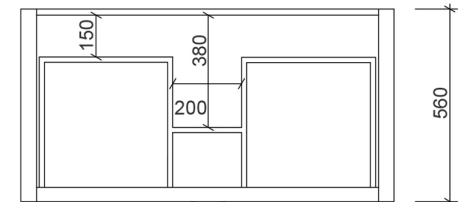

Top Drawer

Bottom Drawer

Section - Cabinetry only

AP VANITIES

Bathroom Joinery & Accessories

Name:	Hampton 1200
Size :	1203 (W) mm x 574 (D) mm x 518 (H) mm
Type:	Wall Hung
Cabinet Material:	Solid Sustainable Plantation Timber
Basin Material:	Ceramic under-mount or top mount basin
Bench Top Finish:	Smartstone options *
Splashback:	Removable splashback (Not full width)
Taphole Options:	No taphole, 1 taphole or 3 tap holes.
Vanity Colour Options:	Black, White, South Hampton Grey, Navy