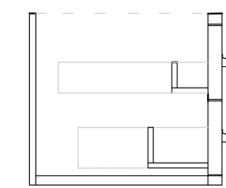

Top Drawer

Bottom Drawer

Section - Cabinetry only

AP VANITIES

Bathroom Joinery & Accessories

Name:	Hampton 1200
Size :	1203 (W) mm x 574 (D) mm x 518 (H) mm
Type:	Wall Hung
Cabinet Material:	Solid Sustainable Plantation Timber
Basin Material:	Ceramic under-mount or top mount basin
Bench Top Finish:	Smartstone options *
Splashback:	Removable splashback (Not full width)
Taphole Options:	No taphole, 1 taphole or 3 tap holes.
Vanity Colour Options:	Black, White, South Hampton Grey, Navy