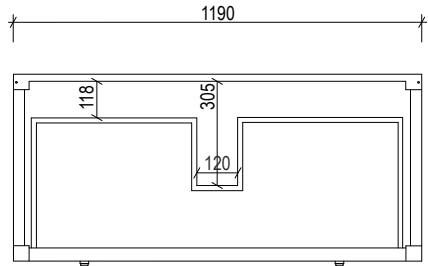

100
880

1,215
400 415 400

165
335 560
98

560
545

100
880

980
105 100 160 18 245 270 45

1190
118 305 120

545

400
20

400
20

1090

1090

AP VANITIES

Bathroom Joinery & Accessories

Name:	Virginia Water 1200
Size :	1215 (W) mm x 560 (D) mm x 880 (H) mm
Type:	Freestanding
Cabinet Material:	Solid Sustainable Plantation Timber
Basin Material:	Ceramic under-mount or top mount basin
Bench Top Finish:	Smartstone options *
Splashback:	Removable splashback (NOT FULLWIDTH SPLASHBACK)
Taphole Options:	No taphole, 1 taphole or 3 tapholes
Vanity Colour Options:	Black, White, South Hampton Grey