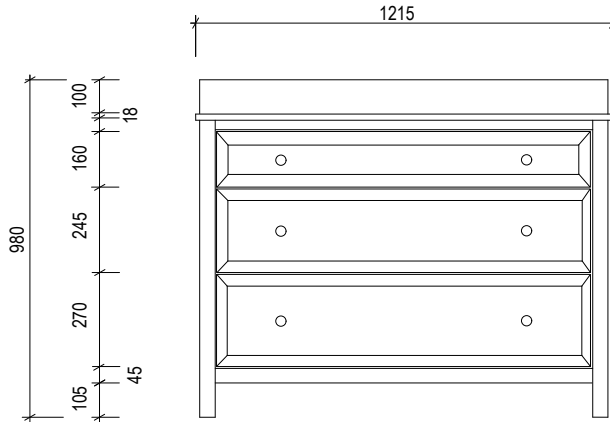

100
880

1,215
400 415 400

165
335 560
98

560
545

100
880

980
105 100 160 18 245 270 45

1190
118 305 120

545

400
20

400
20

1090

1090

AP VANITIES

Bathroom Joinery & Accessories

Name:	Virginia Water 1200
Size :	1215 (W) mm x 560 (D) mm x 880 (H) mm
Type:	Freestanding
Cabinet Material:	Solid Sustainable Plantation Timber
Basin Material:	Ceramic under-mount or top mount basin
Bench Top Finish:	Smartstone options *
Splashback:	Removable splashback (NOT FULLWIDTH SPLASHBACK)
Taphole Options:	No taphole, 1 taphole or 3 tapholes
Vanity Colour Options:	Black, White, South Hampton Grey