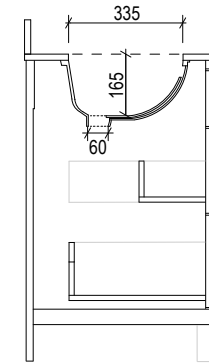

100
880

1,215
400 415 400

165
335 560
98

560
545

100
880

980
105 100 160 18 245 270 45

1190
118 305 120

545

400
20

400
20

1090

1090

AP VANITIES

Bathroom Joinery & Accessories

Name:	Virginia Water 1200
Size :	1215 (W) mm x 560 (D) mm x 880 (H) mm
Type:	Freestanding
Cabinet Material:	Solid Sustainable Plantation Timber
Basin Material:	Ceramic under-mount or top mount basin
Bench Top Finish:	Smartstone options *
Splashback:	Removable splashback (NOT FULLWIDTH SPLASHBACK)
Taphole Options:	No taphole, 1 taphole or 3 tapholes
Vanity Colour Options:	Black, White, South Hampton Grey