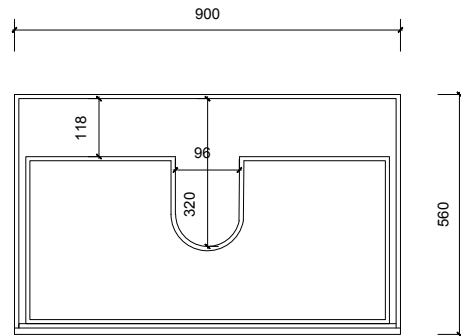

Top Without Basin

Top With Basin

**AP VANITIES**  
Bathroom Joinery & Accessories

Name:	Paddington 900
Size:	920 (W) mm x 570 (D) mm x 320 (H) mm
Type:	Wall Hung
Cabinet Material:	Solid Sustainable Plantation Timber
Basin Material:	Ceramic over-mount basin, No overflow protection.
Bench Top Finish:	Quartz
Splashback:	Does not include splashback
Tap Hole Option:	No tap hole
Vanity colour options:	Japan Black, Natural, White