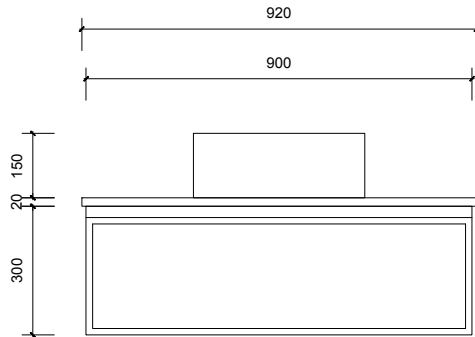

Top Without Basin

Top With Basin

**AP VANITIES**  
Bathroom Joinery & Accessories

Name:	Paddington 900
Size:	920 (W) mm x 570 (D) mm x 320 (H) mm
Type:	Wall Hung
Cabinet Material:	Solid Sustainable Plantation Timber
Basin Material:	Ceramic over-mount basin, No overflow protection.
Bench Top Finish:	Quartz
Splashback:	Does not include splashback
Tap Hole Option:	No tap hole
Vanity colour options:	Japan Black, Natural, White