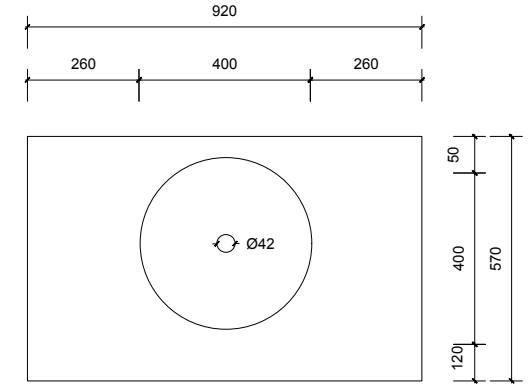

Top Without Basin

Top With Basin

**AP VANITIES**  
Bathroom Joinery & Accessories

Name:	Paddington 900
Size:	920 (W) mm x 570 (D) mm x 320 (H) mm
Type:	Wall Hung
Cabinet Material:	Solid Sustainable Plantation Timber
Basin Material:	Ceramic over-mount basin, No overflow protection.
Bench Top Finish:	Quartz
Splashback:	Does not include splashback
Tap Hole Option:	No tap hole
Vanity colour options:	Japan Black, Natural, White