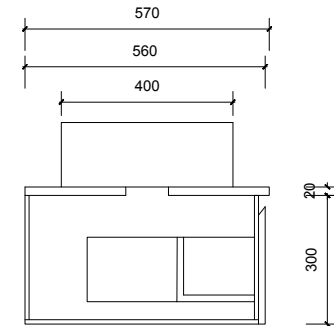

Top Without Basin

Top With Basin

**AP VANITIES**  
Bathroom Joinery & Accessories

Name:	Paddington 900
Size:	920 (W) mm x 570 (D) mm x 320 (H) mm
Type:	Wall Hung
Cabinet Material:	Solid Sustainable Plantation Timber
Basin Material:	Ceramic over-mount basin, No overflow protection.
Bench Top Finish:	Quartz
Splashback:	Does not include splashback
Tap Hole Option:	No tap hole
Vanity colour options:	Japan Black, Natural, White