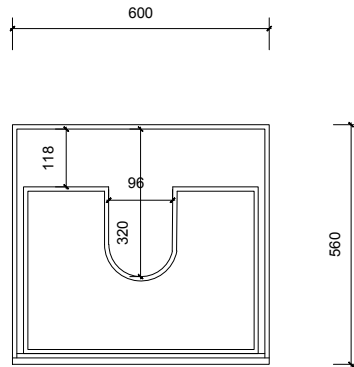

Top Without Basin

Top With Basin

AP VANITIES

Bathroom Joinery & Accessories

Name:	Paddington 600
Size:	620 (W) mm x 570 (D) mm x 320(H) mm
Type:	Wall hung
Cabinet Material:	Solid Sustainable Plantation Timber
Basin Material:	Ceramic over-mount basin, No overflow protection.
Bench Top Finish:	Quartz
Splashback:	Does not include splashback
Tap Hole Option:	No tap hole
Vanity colour options:	Japan Black, Natural, White