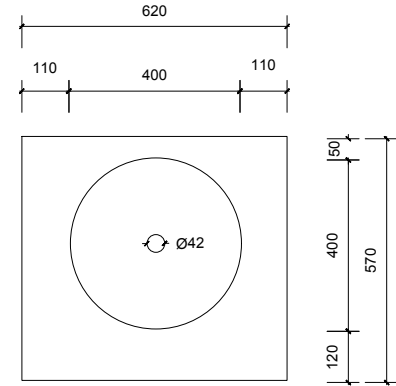

Top Without Basin

Top With Basin

AP VANITIES

Bathroom Joinery & Accessories

Name:	Paddington 600
Size:	620 (W) mm x 570 (D) mm x 320(H) mm
Type:	Wall hung
Cabinet Material:	Solid Sustainable Plantation Timber
Basin Material:	Ceramic over-mount basin, No overflow protection.
Bench Top Finish:	Quartz
Splashback:	Does not include splashback
Tap Hole Option:	No tap hole
Vanity colour options:	Japan Black, Natural, White