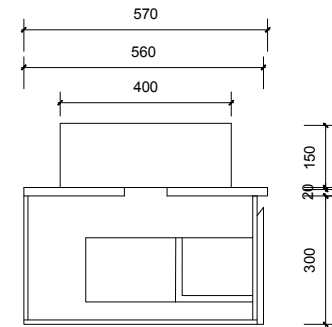

Top Without Basin

Top With Basin

AP VANITIES

Bathroom Joinery & Accessories

Name:	Paddington 600
Size:	620 (W) mm x 570 (D) mm x 320(H) mm
Type:	Wall hung
Cabinet Material:	Solid Sustainable Plantation Timber
Basin Material:	Ceramic over-mount basin, No overflow protection.
Bench Top Finish:	Quartz
Splashback:	Does not include splashback
Tap Hole Option:	No tap hole
Vanity colour options:	Japan Black, Natural, White