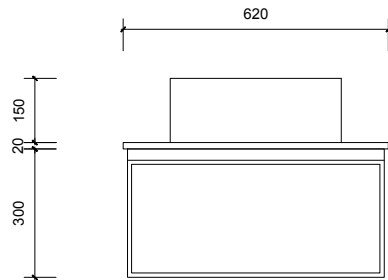

Top Without Basin

Top With Basin

AP VANITIES

Bathroom Joinery & Accessories

Name:	Paddington 600
Size:	620 (W) mm x 570 (D) mm x 320(H) mm
Type:	Wall hung
Cabinet Material:	Solid Sustainable Plantation Timber
Basin Material:	Ceramic over-mount basin, No overflow protection.
Bench Top Finish:	Quartz
Splashback:	Does not include splashback
Tap Hole Option:	No tap hole
Vanity colour options:	Japan Black, Natural, White