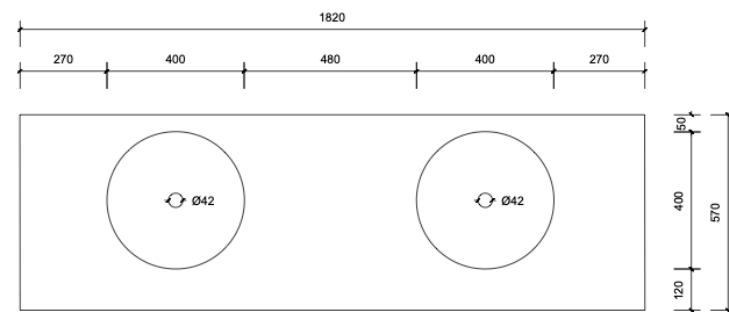

Top Without Basin

Top Without Basin

AP VANITIES

Bathroom Joinery & Accessories

Name:	Aintree 1800 Double
Size:	1820 (W) mm x 570 (D) mm x 320 (H) mm
Type:	Wall hung
Cabinet Material:	Solid Sustainable Plantation Timber
Basin Material:	Ceramic over-mount basin, No overflow protection.
Bench Top Finish:	Quartz
Splashback:	Does not include splashback
Tap Hole Option:	No tap hole
Vanity colour options:	Japan Black, Natural, White