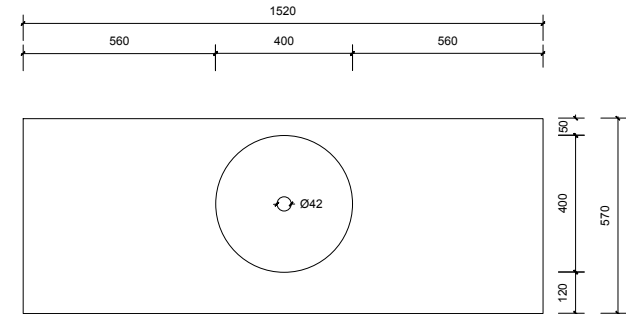

Top Without Basin

Top With Basin

AP VANITIES
Bathroom Joinery & Accessories

| | |
|------------------------|---------------------------------------------------|
| Name: | Paddington 1500 Single |
| Size: | 1520 (W) mm x 570 (D) mm x 320 (H) mm |
| Type: | Wall hung |
| Cabinet Material: | Solid Sustainable Plantation Timber |
| Basin Material: | Ceramic over-mount basin, No overflow protection. |
| Bench Top Finish: | Quartz |
| Splashback: | Does not include splashback |
| Tap Hole Option: | No tap hole |
| Vanity colour options: | Japan Black, Natural, White |