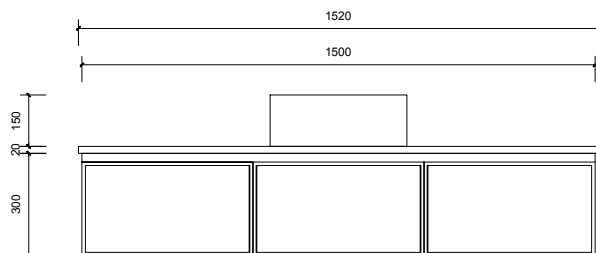

Top Without Basin

Top With Basin

AP VANITIES
Bathroom Joinery & Accessories

| | |
|------------------------|---------------------------------------------------|
| Name: | Paddington 1500 Single |
| Size: | 1520 (W) mm x 570 (D) mm x 320 (H) mm |
| Type: | Wall hung |
| Cabinet Material: | Solid Sustainable Plantation Timber |
| Basin Material: | Ceramic over-mount basin, No overflow protection. |
| Bench Top Finish: | Quartz |
| Splashback: | Does not include splashback |
| Tap Hole Option: | No tap hole |
| Vanity colour options: | Japan Black, Natural, White |