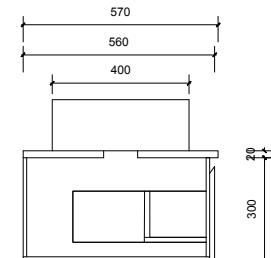

Top Without Basin

Top With Basin

AP VANITIES
Bathroom Joinery & Accessories

| | |
|------------------------|---------------------------------------------------|
| Name: | Paddington 1500 Single |
| Size: | 1520 (W) mm x 570 (D) mm x 320 (H) mm |
| Type: | Wall hung |
| Cabinet Material: | Solid Sustainable Plantation Timber |
| Basin Material: | Ceramic over-mount basin, No overflow protection. |
| Bench Top Finish: | Quartz |
| Splashback: | Does not include splashback |
| Tap Hole Option: | No tap hole |
| Vanity colour options: | Japan Black, Natural, White |