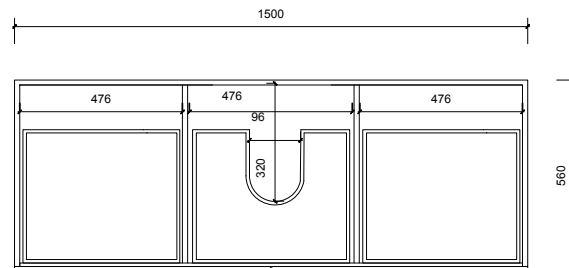

Top Without Basin

Top With Basin

AP VANITIES
Bathroom Joinery & Accessories

| | |
|------------------------|---------------------------------------------------|
| Name: | Paddington 1500 Single |
| Size: | 1520 (W) mm x 570 (D) mm x 320 (H) mm |
| Type: | Wall hung |
| Cabinet Material: | Solid Sustainable Plantation Timber |
| Basin Material: | Ceramic over-mount basin, No overflow protection. |
| Bench Top Finish: | Quartz |
| Splashback: | Does not include splashback |
| Tap Hole Option: | No tap hole |
| Vanity colour options: | Japan Black, Natural, White |