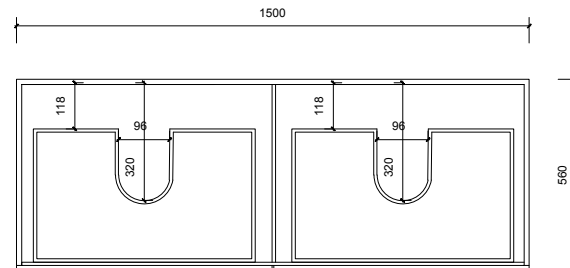

Top Without Basin

Top With Basin

AP VANITIES

Bathroom Joinery & Accessories

Name:	Paddington 1500 Double
Size:	1520 (W) mm x 570 (D) mm x 320 (H) mm
Type:	Wall hung
Cabinet Material:	Solid Sustainable Plantation Timber
Basin Material:	Ceramic over-mount basin, No overflow protection.
Bench Top Finish:	Quartz
Splashback:	Does not include splashback
Tap Hole Option:	No tap hole
Vanity colour options:	Japan Black, Natural, White