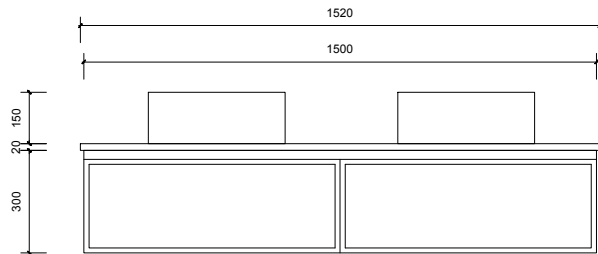

Top Without Basin

Top With Basin

AP VANITIES

Bathroom Joinery & Accessories

Name:	Paddington 1500 Double
Size:	1520 (W) mm x 570 (D) mm x 320 (H) mm
Type:	Wall hung
Cabinet Material:	Solid Sustainable Plantation Timber
Basin Material:	Ceramic over-mount basin, No overflow protection.
Bench Top Finish:	Quartz
Splashback:	Does not include splashback
Tap Hole Option:	No tap hole
Vanity colour options:	Japan Black, Natural, White