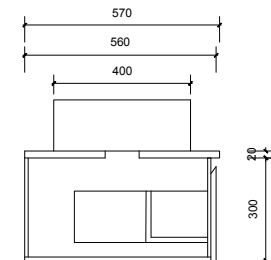

Top Without Basin

Top With Basin

AP VANITIES

Bathroom Joinery & Accessories

Name:	Paddington 1500 Double
Size:	1520 (W) mm x 570 (D) mm x 320 (H) mm
Type:	Wall hung
Cabinet Material:	Solid Sustainable Plantation Timber
Basin Material:	Ceramic over-mount basin, No overflow protection.
Bench Top Finish:	Quartz
Splashback:	Does not include splashback
Tap Hole Option:	No tap hole
Vanity colour options:	Japan Black, Natural, White