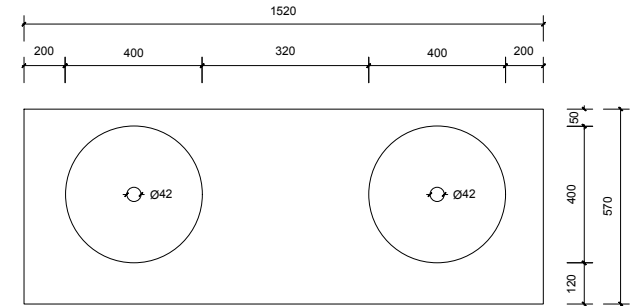

Top Without Basin

Top With Basin

AP VANITIES

Bathroom Joinery & Accessories

Name:	Paddington 1500 Double
Size:	1520 (W) mm x 570 (D) mm x 320 (H) mm
Type:	Wall hung
Cabinet Material:	Solid Sustainable Plantation Timber
Basin Material:	Ceramic over-mount basin, No overflow protection.
Bench Top Finish:	Quartz
Splashback:	Does not include splashback
Tap Hole Option:	No tap hole
Vanity colour options:	Japan Black, Natural, White