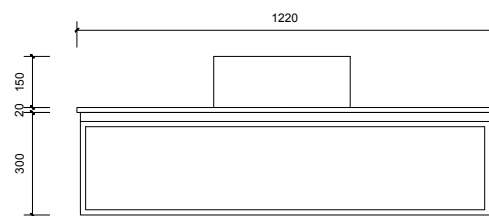

Top Without Basin

Top With Basin

AP VANITIES

Bathroom Joinery & Accessories

Name:	Paddington 1200
Size:	1220 (W) mm x 570 (D) mm x 320 (H) mm
Type:	Wall hung
Cabinet Material:	Solid Sustainable Plantation Timber
Basin Material:	Ceramic over-mount basin, No overflow protection.
Bench Top Finish:	Quartz
Splashback:	Does not include splashback
Tap Hole Option:	No tap hole
Vanity colour options:	Japan Black, Natural, White