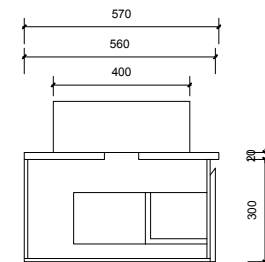

Top Without Basin

Top With Basin

AP VANITIES

Bathroom Joinery & Accessories

Name:	Paddington 1200
Size:	1220 (W) mm x 570 (D) mm x 320 (H) mm
Type:	Wall hung
Cabinet Material:	Solid Sustainable Plantation Timber
Basin Material:	Ceramic over-mount basin, No overflow protection.
Bench Top Finish:	Quartz
Splashback:	Does not include splashback
Tap Hole Option:	No tap hole
Vanity colour options:	Japan Black, Natural, White