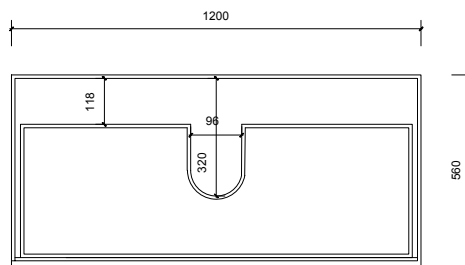

Top Without Basin

Top With Basin

AP VANITIES

Bathroom Joinery & Accessories

Name:	Paddington 1200
Size:	1220 (W) mm x 570 (D) mm x 320 (H) mm
Type:	Wall hung
Cabinet Material:	Solid Sustainable Plantation Timber
Basin Material:	Ceramic over-mount basin, No overflow protection.
Bench Top Finish:	Quartz
Splashback:	Does not include splashback
Tap Hole Option:	No tap hole
Vanity colour options:	Japan Black, Natural, White