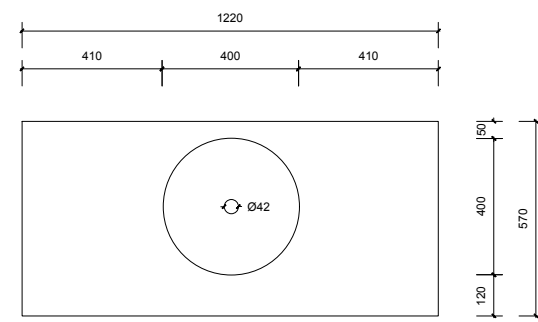

Top Without Basin

Top With Basin

AP VANITIES

Bathroom Joinery & Accessories

Name:	Paddington 1200
Size:	1220 (W) mm x 570 (D) mm x 320 (H) mm
Type:	Wall hung
Cabinet Material:	Solid Sustainable Plantation Timber
Basin Material:	Ceramic over-mount basin, No overflow protection.
Bench Top Finish:	Quartz
Splashback:	Does not include splashback
Tap Hole Option:	No tap hole
Vanity colour options:	Japan Black, Natural, White