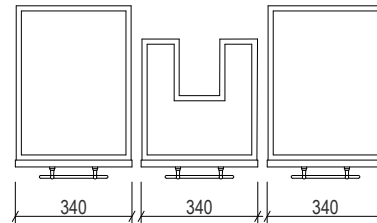

100
880

1200
100
180
180
236
131

1,200
424 352 424
35
42

180
352
600
106

1,175
100 210 375 100
118
200

588

340 340 340
370
450
20

588
352
185
60
100
880

AP VANITIES

Bathroom Joinery & Accessories

Name:	Odell 1200
Size :	1200 (W) mm x 600 (D) mm x 880 (H) mm
Type:	Freestanding
Cabinet Material:	Solid Sustainable Plantation Timber
Basin Material:	Ceramic under-mount basin with overflow protection
Bench Top Finish:	Carrara white marble or Emperador marble
Splashback:	Removable splashback (NOT FULLWIDTH SPLASHBACK)
Taphole Options:	No taphole, 1 taphole or 3 tapholes
Vanity Colour Options:	Black, White, South Hampton Grey, Duck Egg, Grey Garden