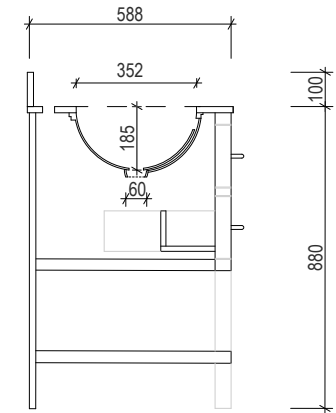

100
880

1200
100
180
180
236
131

1,200
424 352 424
35
42

180
352
600
106

1,175
100 210 375 100
118
200

588

340 340 340
370
450
20

588
352
185
60
100
880

AP VANITIES

Bathroom Joinery & Accessories

Name:	Odell 1200
Size :	1200 (W) mm x 600 (D) mm x 880 (H) mm
Type:	Freestanding
Cabinet Material:	Solid Sustainable Plantation Timber
Basin Material:	Ceramic under-mount basin with overflow protection
Bench Top Finish:	Carrara white marble or Emperador marble
Splashback:	Removable splashback (NOT FULLWIDTH SPLASHBACK)
Taphole Options:	No taphole, 1 taphole or 3 tapholes
Vanity Colour Options:	Black, White, South Hampton Grey, Duck Egg, Grey Garden