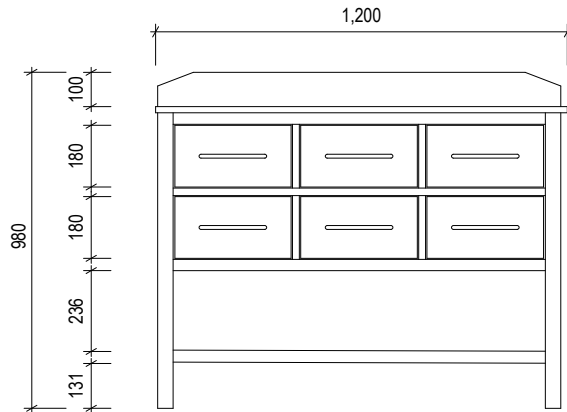

100
880

1200
100
180
180
236
131

1,200
424 352 424
35
42

180
352
600
106

1,175
100 210 375 100
118
200

588

340 340 340
370
450
20

588
352
185
60
100
880

AP VANITIES

Bathroom Joinery & Accessories

Name:	Odell 1200
Size :	1200 (W) mm x 600 (D) mm x 880 (H) mm
Type:	Freestanding
Cabinet Material:	Solid Sustainable Plantation Timber
Basin Material:	Ceramic under-mount basin with overflow protection
Bench Top Finish:	Carrara white marble or Emperador marble
Splashback:	Removable splashback (NOT FULLWIDTH SPLASHBACK)
Taphole Options:	No taphole, 1 taphole or 3 tapholes
Vanity Colour Options:	Black, White, South Hampton Grey, Duck Egg, Grey Garden