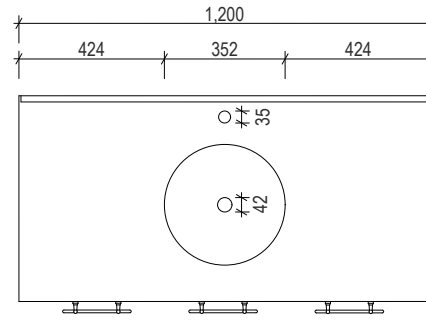

100
880

1200
100
180
180
236
131

1,200
424 352 424
35
42

180
352
600
106

1,175
100 210 375 100
118
200

588

340 340 340
370
450
20

588
352
185
60
100
880

AP VANITIES

Bathroom Joinery & Accessories

Name:	Odell 1200
Size :	1200 (W) mm x 600 (D) mm x 880 (H) mm
Type:	Freestanding
Cabinet Material:	Solid Sustainable Plantation Timber
Basin Material:	Ceramic under-mount basin with overflow protection
Bench Top Finish:	Carrara white marble or Emperador marble
Splashback:	Removable splashback (NOT FULLWIDTH SPLASHBACK)
Taphole Options:	No taphole, 1 taphole or 3 tapholes
Vanity Colour Options:	Black, White, South Hampton Grey, Duck Egg, Grey Garden