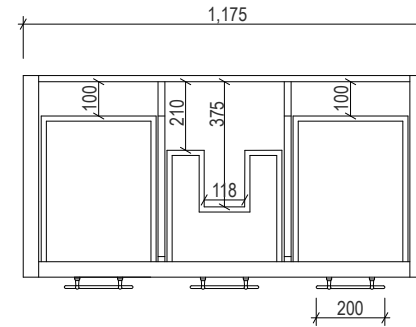

100
880

1200
100
180
180
236
131

1,200
424 352 424
35
42

180
352
600
106

1,175
100 210 375 100
118
200

588

340 340 340
370
450
20

588
352
185
60
100
880

AP VANITIES

Bathroom Joinery & Accessories

Name:	Odell 1200
Size :	1200 (W) mm x 600 (D) mm x 880 (H) mm
Type:	Freestanding
Cabinet Material:	Solid Sustainable Plantation Timber
Basin Material:	Ceramic under-mount basin with overflow protection
Bench Top Finish:	Carrara white marble or Emperador marble
Splashback:	Removable splashback (NOT FULLWIDTH SPLASHBACK)
Taphole Options:	No taphole, 1 taphole or 3 tapholes
Vanity Colour Options:	Black, White, South Hampton Grey, Duck Egg, Grey Garden