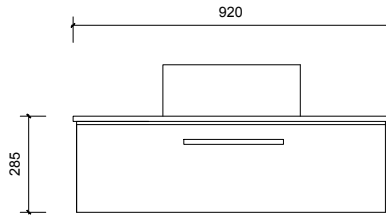

Top Without Basin

Top With Basin

AP VANITIES

Bathroom Joinery & Accessories

Name:	Newmarket 900
Size:	920 (W) mm x 570 (D) mm x 285(H) mm
Type:	Wall Hung
Cabinet Material:	MDF
Basin Material:	Ceramic over-mount basin, No overflow protection.
Bench Top Finish:	Quartz
Splashback:	Does not include splashback
Tap Hole Option:	No tap hole
Vanity colour options:	Japan Black, Natural