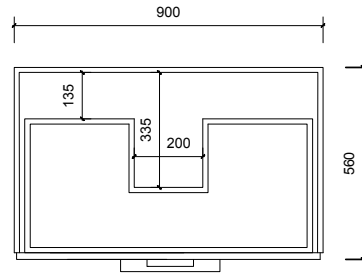

Top Without Basin

Top With Basin

AP VANITIES

Bathroom Joinery & Accessories

Name:	Newmarket 900
Size:	920 (W) mm x 570 (D) mm x 285(H) mm
Type:	Wall Hung
Cabinet Material:	MDF
Basin Material:	Ceramic over-mount basin, No overflow protection.
Bench Top Finish:	Quartz
Splashback:	Does not include splashback
Tap Hole Option:	No tap hole
Vanity colour options:	Japan Black, Natural