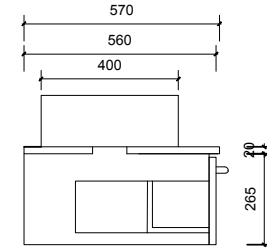

Top Without Basin

Top With Basin

AP VANITIES

Bathroom Joinery & Accessories

Name:	Newmarket 900
Size:	920 (W) mm x 570 (D) mm x 285(H) mm
Type:	Wall Hung
Cabinet Material:	MDF
Basin Material:	Ceramic over-mount basin, No overflow protection.
Bench Top Finish:	Quartz
Splashback:	Does not include splashback
Tap Hole Option:	No tap hole
Vanity colour options:	Japan Black, Natural