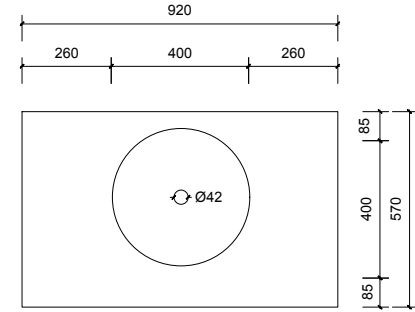

Top Without Basin

Top With Basin

AP VANITIES

Bathroom Joinery & Accessories

Name:	Newmarket 900
Size:	920 (W) mm x 570 (D) mm x 285(H) mm
Type:	Wall Hung
Cabinet Material:	MDF
Basin Material:	Ceramic over-mount basin, No overflow protection.
Bench Top Finish:	Quartz
Splashback:	Does not include splashback
Tap Hole Option:	No tap hole
Vanity colour options:	Japan Black, Natural