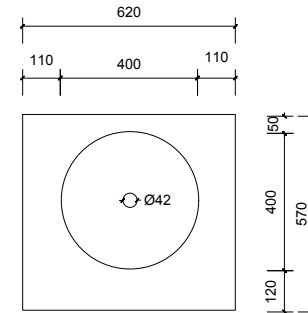

Top Without Basin

Top With Basin

AP VANITIES

Bathroom Joinery & Accessories

Name:	Newmarket 600
Size:	620 (W) mm x 570 (D) mm x 285(H) mm
Type:	Wall Hung
Cabinet Material:	MDF
Basin Material:	Ceramic over-mount basin, No overflow protection.
Bench Top Finish:	Quartz
Splashback:	Does not include splashback
Tap Hole Option:	No tap hole
Vanity colour options:	Japan Black, Natural, Sable