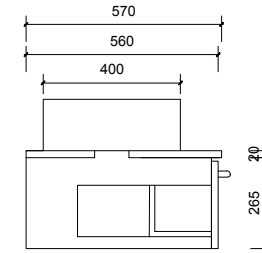

Top Without Basin

Top With Basin

AP VANITIES

Bathroom Joinery & Accessories

Name:	Newmarket 600
Size:	620 (W) mm x 570 (D) mm x 285(H) mm
Type:	Wall Hung
Cabinet Material:	MDF
Basin Material:	Ceramic over-mount basin, No overflow protection.
Bench Top Finish:	Quartz
Splashback:	Does not include splashback
Tap Hole Option:	No tap hole
Vanity colour options:	Japan Black, Natural, Sable