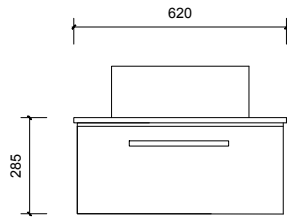

Top Without Basin

Top With Basin

AP VANITIES

Bathroom Joinery & Accessories

Name:	Newmarket 600
Size:	620 (W) mm x 570 (D) mm x 285(H) mm
Type:	Wall Hung
Cabinet Material:	MDF
Basin Material:	Ceramic over-mount basin, No overflow protection.
Bench Top Finish:	Quartz
Splashback:	Does not include splashback
Tap Hole Option:	No tap hole
Vanity colour options:	Japan Black, Natural, Sable