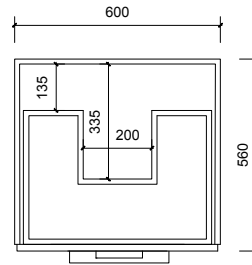

Top Without Basin

Top With Basin

AP VANITIES

Bathroom Joinery & Accessories

Name:	Newmarket 600
Size:	620 (W) mm x 570 (D) mm x 285(H) mm
Type:	Wall Hung
Cabinet Material:	MDF
Basin Material:	Ceramic over-mount basin, No overflow protection.
Bench Top Finish:	Quartz
Splashback:	Does not include splashback
Tap Hole Option:	No tap hole
Vanity colour options:	Japan Black, Natural, Sable