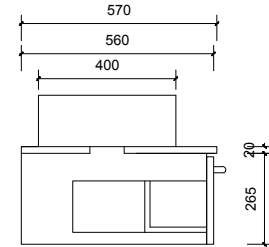

Top Without Basin

Top With Basin

AP VANITIES

Bathroom Joinery & Accessories

Name:	Newmarket 1500 single
Size:	1520 (W) mm x 570 (D) mm x 285(H) mm
Type:	Wall Hung
Cabinet Material:	MDF
Basin Material:	Ceramic over-mount basin, No overflow protection.
Bench Top Finish:	Quartz
Splashback:	Does not include splashback
Tap Hole Option:	No tap hole
Vanity colour options:	Japan Black, Natural, Sable