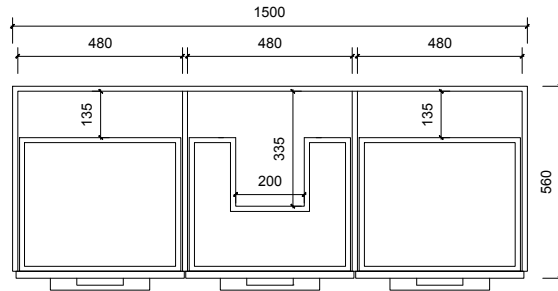

Top Without Basin

Top With Basin

AP VANITIES

Bathroom Joinery & Accessories

Name:	Newmarket 1500 single
Size:	1520 (W) mm x 570 (D) mm x 285(H) mm
Type:	Wall Hung
Cabinet Material:	MDF
Basin Material:	Ceramic over-mount basin, No overflow protection.
Bench Top Finish:	Quartz
Splashback:	Does not include splashback
Tap Hole Option:	No tap hole
Vanity colour options:	Japan Black, Natural, Sable