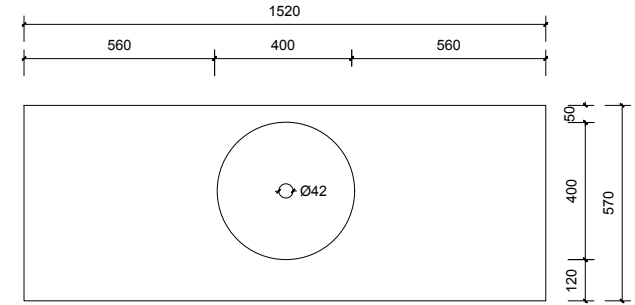

Top Without Basin

Top With Basin

AP VANITIES

Bathroom Joinery & Accessories

Name:	Newmarket 1500 single
Size:	1520 (W) mm x 570 (D) mm x 285(H) mm
Type:	Wall Hung
Cabinet Material:	MDF
Basin Material:	Ceramic over-mount basin, No overflow protection.
Bench Top Finish:	Quartz
Splashback:	Does not include splashback
Tap Hole Option:	No tap hole
Vanity colour options:	Japan Black, Natural, Sable