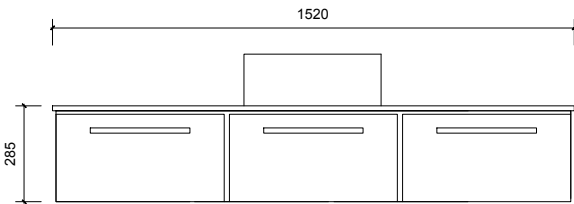

Top Without Basin

Top With Basin

AP VANITIES

Bathroom Joinery & Accessories

Name:	Newmarket 1500 single
Size:	1520 (W) mm x 570 (D) mm x 285(H) mm
Type:	Wall Hung
Cabinet Material:	MDF
Basin Material:	Ceramic over-mount basin, No overflow protection.
Bench Top Finish:	Quartz
Splashback:	Does not include splashback
Tap Hole Option:	No tap hole
Vanity colour options:	Japan Black, Natural, Sable