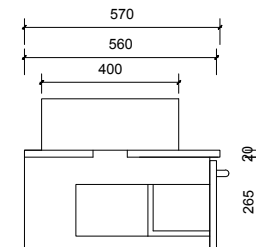

Top Without Basin

Top with basin

# AP VANITIES

Bathroom Joinery & Accessories

Name:	Newmarket 1500 double
Size:	1520 (W) mm x 570 (D) mm x 285(H) mm
Type:	Wall Hung
Cabinet Material:	MDF
Basin Material:	Ceramic over-mount basin, No overflow protection.
Bench Top Finish:	Quartz
Splashback:	Does not include splashback
Tap Hole Option:	No tap hole
Vanity colour options:	Japan Black, Natural, Sable