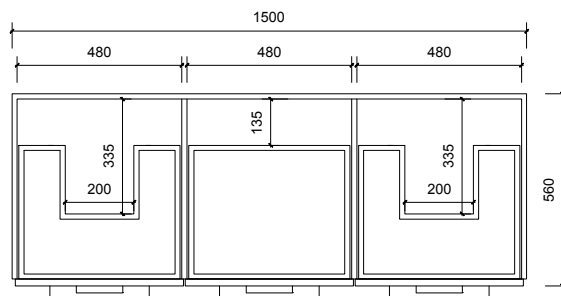

Top Without Basin

Top with basin

# AP VANITIES

Bathroom Joinery & Accessories

Name:	Newmarket 1500 double
Size:	1520 (W) mm x 570 (D) mm x 285(H) mm
Type:	Wall Hung
Cabinet Material:	MDF
Basin Material:	Ceramic over-mount basin, No overflow protection.
Bench Top Finish:	Quartz
Splashback:	Does not include splashback
Tap Hole Option:	No tap hole
Vanity colour options:	Japan Black, Natural, Sable