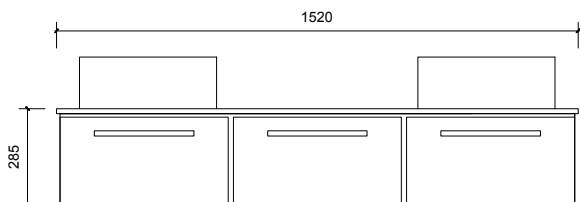

Top Without Basin

Top with basin

# AP VANITIES

Bathroom Joinery & Accessories

Name:	Newmarket 1500 double
Size:	1520 (W) mm x 570 (D) mm x 285(H) mm
Type:	Wall Hung
Cabinet Material:	MDF
Basin Material:	Ceramic over-mount basin, No overflow protection.
Bench Top Finish:	Quartz
Splashback:	Does not include splashback
Tap Hole Option:	No tap hole
Vanity colour options:	Japan Black, Natural, Sable