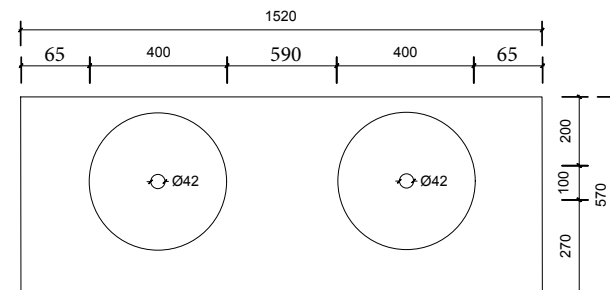

Top Without Basin

Top with basin

# AP VANITIES

Bathroom Joinery & Accessories

Name:	Newmarket 1500 double
Size:	1520 (W) mm x 570 (D) mm x 285(H) mm
Type:	Wall Hung
Cabinet Material:	MDF
Basin Material:	Ceramic over-mount basin, No overflow protection.
Bench Top Finish:	Quartz
Splashback:	Does not include splashback
Tap Hole Option:	No tap hole
Vanity colour options:	Japan Black, Natural, Sable