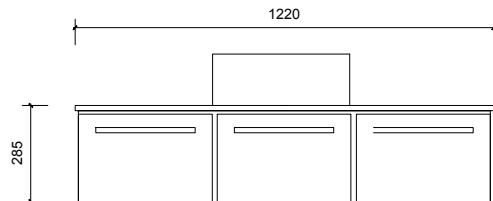

Top Without Basin

Top With Basin

AP VANITIES

Bathroom Joinery & Accessories

Name:	Newmarket 1200
Size:	1220 (W) mm x 570 (D) mm x 285(H) mm
Type:	Wall Hung
Cabinet Material:	MDF
Basin Material:	Ceramic over-mount basin, No overflow protection.
Bench Top Finish:	Quartz
Splashback:	Does not include splashback
Tap Hole Option:	No tap hole
Vanity colour options:	Japan Black, Natural