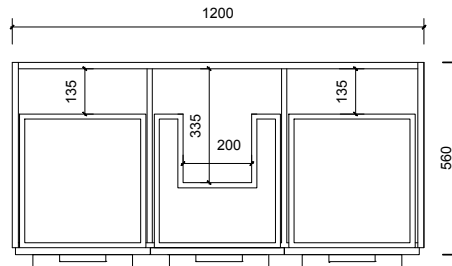

Top Without Basin

Top With Basin

AP VANITIES

Bathroom Joinery & Accessories

Name:	Newmarket 1200
Size:	1220 (W) mm x 570 (D) mm x 285(H) mm
Type:	Wall Hung
Cabinet Material:	MDF
Basin Material:	Ceramic over-mount basin, No overflow protection.
Bench Top Finish:	Quartz
Splashback:	Does not include splashback
Tap Hole Option:	No tap hole
Vanity colour options:	Japan Black, Natural