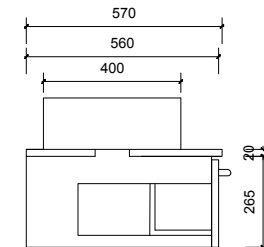

Top Without Basin

Top With Basin

AP VANITIES

Bathroom Joinery & Accessories

Name:	Newmarket 1200
Size:	1220 (W) mm x 570 (D) mm x 285(H) mm
Type:	Wall Hung
Cabinet Material:	MDF
Basin Material:	Ceramic over-mount basin, No overflow protection.
Bench Top Finish:	Quartz
Splashback:	Does not include splashback
Tap Hole Option:	No tap hole
Vanity colour options:	Japan Black, Natural