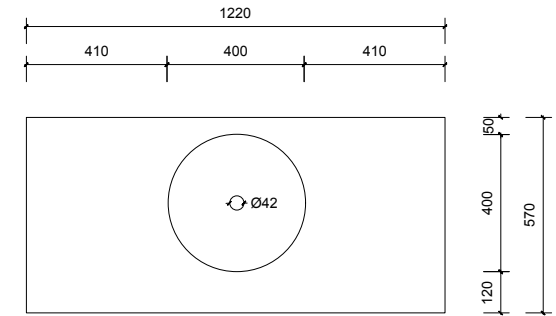

Top Without Basin

Top With Basin

AP VANITIES

Bathroom Joinery & Accessories

Name:	Newmarket 1200
Size:	1220 (W) mm x 570 (D) mm x 285(H) mm
Type:	Wall Hung
Cabinet Material:	MDF
Basin Material:	Ceramic over-mount basin, No overflow protection.
Bench Top Finish:	Quartz
Splashback:	Does not include splashback
Tap Hole Option:	No tap hole
Vanity colour options:	Japan Black, Natural