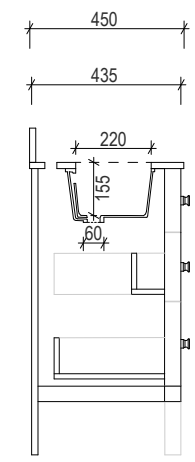

100  
850

950  
155 45 245 200 185 100 15  
685

685  
148 390 147

135  
220 450  
95

665  
50 274 120

435

560

350  
40

560

350  
40

450  
435  
220  
155  
60  
850  
100

# AP VANITIES

Bathroom Joinery & Accessories

Name:	Hartfield 700
Size :	685 (W) mm x 450 (D) mm x 850 (H) mm
Type:	Freestanding
Cabinet Material:	Solid Sustainable Plantation Timber
Basin Material:	Ceramic under-mount or top mount basin
Bench Top Finish:	Smartstone options *
Splashback:	Removable splashback (NOT FULLWIDTH SPLASHBACK)
Taphole Options:	1 taphole or 3 tapholes
Vanity Colour Options:	Black, White, South Hampton Grey