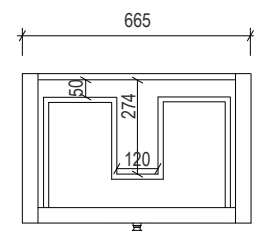

665
50 274 120

435