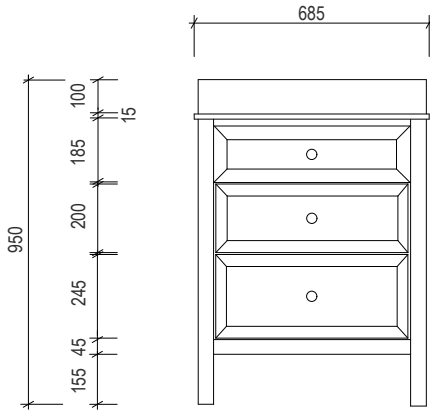

100  
850

950  
155 45 245 200 185 100 15  
685

685  
148 390 147

135  
220 450  
95

665  
50 274 120

435

560

350  
40

560

350  
40

450  
435  
220  
155  
60  
850  
100

# AP VANITIES

Bathroom Joinery & Accessories

Name:	Hartfield 700
Size :	685 (W) mm x 450 (D) mm x 850 (H) mm
Type:	Freestanding
Cabinet Material:	Solid Sustainable Plantation Timber
Basin Material:	Ceramic under-mount or top mount basin
Bench Top Finish:	Smartstone options *
Splashback:	Removable splashback (NOT FULLWIDTH SPLASHBACK)
Taphole Options:	1 taphole or 3 tapholes
Vanity Colour Options:	Black, White, South Hampton Grey