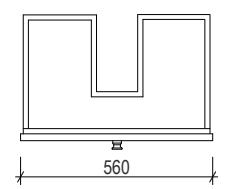

100  
850

950  
155 45 245 200 185 100 15  
685

685  
148 390 147

135  
220 450  
95

665  
50 274 120

435

560

350  
40

# AP VANITIES

Bathroom Joinery & Accessories

Name:	Hartfield 700
Size :	685 (W) mm x 450 (D) mm x 850 (H) mm
Type:	Freestanding
Cabinet Material:	Solid Sustainable Plantation Timber
Basin Material:	Ceramic under-mount or top mount basin
Bench Top Finish:	Smartstone options *
Splashback:	Removable splashback (NOT FULLWIDTH SPLASHBACK)
Taphole Options:	1 taphole or 3 tapholes
Vanity Colour Options:	Black, White, South Hampton Grey