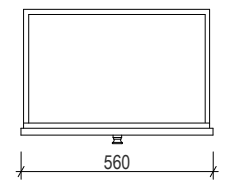

100  
850

950  
155 45 245 200 185 100 15  
685

685  
148 390 147

135  
220 450  
95

665  
50 274 120

435

560

350  
40

# AP VANITIES

Bathroom Joinery & Accessories

Name:	Hartfield 700
Size :	685 (W) mm x 450 (D) mm x 850 (H) mm
Type:	Freestanding
Cabinet Material:	Solid Sustainable Plantation Timber
Basin Material:	Ceramic under-mount or top mount basin
Bench Top Finish:	Smartstone options *
Splashback:	Removable splashback (NOT FULLWIDTH SPLASHBACK)
Taphole Options:	1 taphole or 3 tapholes
Vanity Colour Options:	Black, White, South Hampton Grey