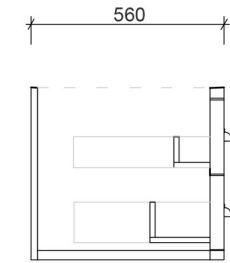

Top Drawer

Bottom Drawer

Section - Cabinetry only

AP VANITIES

Bathroom Joinery & Accessories

Name:	Hampton 1800 Double
Size :	1805 (W) mm x 573 (D) mm x 518 (H) mm
Type:	Wall Hung
Cabinet Material:	Solid Sustainable Plantation Timber
Basin Material:	Ceramic under-mount or top mount basin
Bench Top Finish:	Smartstone options *
Splashback:	Removable splashback (not full width splashback)
Taphole Options:	No taphole, 1 taphole or three tap holes
Vanity Colour Options:	Black, White, South Hampton Grey, Navy