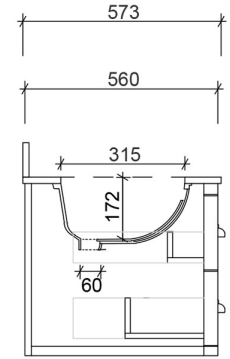

Top Drawer

Bottom Drawer

Section - Cabinetry only

AP VANITIES

Bathroom Joinery & Accessories

Name:	Hampton 1800 Double
Size :	1805 (W) mm x 573 (D) mm x 518 (H) mm
Type:	Wall Hung
Cabinet Material:	Solid Sustainable Plantation Timber
Basin Material:	Ceramic under-mount or top mount basin
Bench Top Finish:	Smartstone options *
Splashback:	Removable splashback (not full width splashback)
Taphole Options:	No taphole, 1 taphole or three tap holes
Vanity Colour Options:	Black, White, South Hampton Grey, Navy