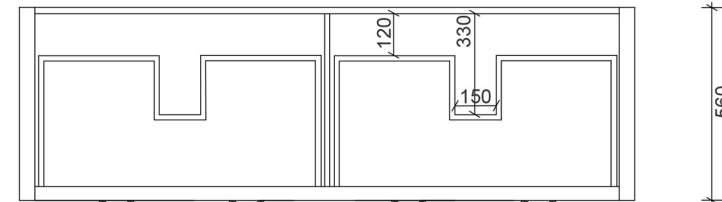

Top Drawer

Bottom Drawer

Section - Cabinetry only

AP VANITIES

Bathroom Joinery & Accessories

Name:	Hampton 1800 Double
Size :	1805 (W) mm x 573 (D) mm x 518 (H) mm
Type:	Wall Hung
Cabinet Material:	Solid Sustainable Plantation Timber
Basin Material:	Ceramic under-mount or top mount basin
Bench Top Finish:	Smartstone options *
Splashback:	Removable splashback (not full width splashback)
Taphole Options:	No taphole, 1 taphole or three tap holes
Vanity Colour Options:	Black, White, South Hampton Grey, Navy