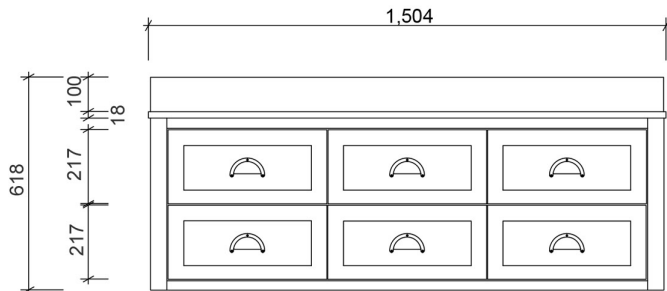

480  
100  
18

618  
217  
100  
18  
217

1,504  
557 390 557

138  
315  
573  
120

1,490

Top Drawer

100

560

Bottom Drawer

100

560

573  
560  
100  
18  
500

560  
100  
18  
500

Section - Cabinetry only

# AP VANITIES

Bathroom Joinery & Accessories

Name:	Hampton 1500 Single
Size:	1504 (W) mm x 573(D) mm x 518 (H) mm
Type:	Wall Hung
Cabinet Material:	Solid Sustainable Plantation Timber
Basin Material:	Ceramic under-mount or top mount basin
Bench Top Finish:	Smartstone options *
Splashback:	Removable splashback (NOT FULLWIDTH SPLASHBACK)
Taphole Options:	No taphole, 1 taphole or 3 tapholes
Vanity Colour Options:	Black, White, South Hampton Grey, Navy