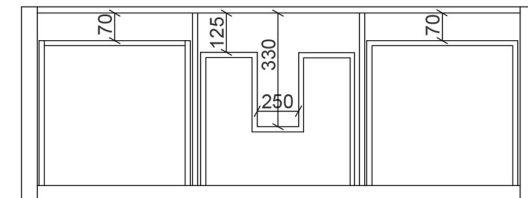

480  
100  
18

618  
217  
100  
18  
217

1,504  
557 390 557

138  
315  
573  
120

1,490

Top Drawer

100

560

Bottom Drawer

100

560

573  
560  
100  
18  
500

560  
100  
18  
500

Section - Cabinetry only

# AP VANITIES

Bathroom Joinery & Accessories

Name:	Hampton 1500 Single
Size:	1504 (W) mm x 573(D) mm x 518 (H) mm
Type:	Wall Hung
Cabinet Material:	Solid Sustainable Plantation Timber
Basin Material:	Ceramic under-mount or top mount basin
Bench Top Finish:	Smartstone options *
Splashback:	Removable splashback (NOT FULLWIDTH SPLASHBACK)
Taphole Options:	No taphole, 1 taphole or 3 tapholes
Vanity Colour Options:	Black, White, South Hampton Grey, Navy