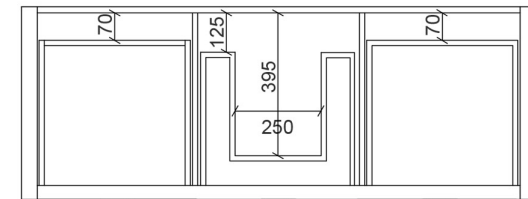

480  
100  
18

618  
217  
100  
18  
217

1,504  
557 390 557

138  
315  
573  
120

1,490

Top Drawer

100

560

Bottom Drawer

100

560

573  
560  
100  
18  
500

560  
100  
18  
500

Section - Cabinetry only

# AP VANITIES

Bathroom Joinery & Accessories

Name:	Hampton 1500 Single
Size:	1504 (W) mm x 573(D) mm x 518 (H) mm
Type:	Wall Hung
Cabinet Material:	Solid Sustainable Plantation Timber
Basin Material:	Ceramic under-mount or top mount basin
Bench Top Finish:	Smartstone options *
Splashback:	Removable splashback (NOT FULLWIDTH SPLASHBACK)
Taphole Options:	No taphole, 1 taphole or 3 tapholes
Vanity Colour Options:	Black, White, South Hampton Grey, Navy