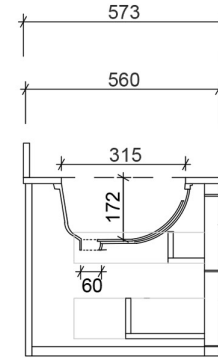

480  
100  
18

618  
217  
100  
18  
217

1,504  
557 390 557

138  
315  
573  
120

1,490

Top Drawer

100

560

Bottom Drawer

100

560

573  
560  
100  
18  
500

560  
100  
18  
500

Section - Cabinetry only

# AP VANITIES

Bathroom Joinery & Accessories

Name:	Hampton 1500 Single
Size:	1504 (W) mm x 573(D) mm x 518 (H) mm
Type:	Wall Hung
Cabinet Material:	Solid Sustainable Plantation Timber
Basin Material:	Ceramic under-mount or top mount basin
Bench Top Finish:	Smartstone options *
Splashback:	Removable splashback (NOT FULLWIDTH SPLASHBACK)
Taphole Options:	No taphole, 1 taphole or 3 tapholes
Vanity Colour Options:	Black, White, South Hampton Grey, Navy