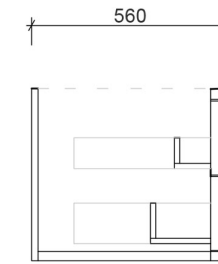

480  
100  
18

618  
217  
100  
18  
217

1,504  
557 390 557

138  
315  
573  
120

1,490

Top Drawer

100

560

Bottom Drawer

100

560

573  
560  
100  
18  
500

560  
100  
18  
500

Section - Cabinetry only

# AP VANITIES

Bathroom Joinery & Accessories

Name:	Hampton 1500 Single
Size:	1504 (W) mm x 573(D) mm x 518 (H) mm
Type:	Wall Hung
Cabinet Material:	Solid Sustainable Plantation Timber
Basin Material:	Ceramic under-mount or top mount basin
Bench Top Finish:	Smartstone options *
Splashback:	Removable splashback (NOT FULLWIDTH SPLASHBACK)
Taphole Options:	No taphole, 1 taphole or 3 tapholes
Vanity Colour Options:	Black, White, South Hampton Grey, Navy