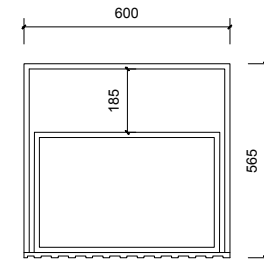

Top Without Basin

Top With Basin

Top Drawer

Bottom Drawer

AP VANITIES

Bathroom Joinery & Accessories

Name:	Aintree 600 Wall Hung
Size:	620 (W) mm x 570 (D) mm x 430(H) mm
Type:	Wall Hung
Cabinet Material:	MDF
Basin Material:	Ceramic over-mount basin, No overflow protection.
Bench Top Finish:	Quartz
Splashback:	Does not include splashback
Tap Hole Option:	No tap hole
Vanity colour options:	Japan Black, Natural, Sea Foam