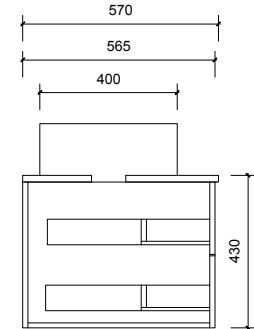

Top Without Basin

Top With Basin

Top Drawer

Bottom Drawer

AP VANITIES

Bathroom Joinery & Accessories

Name:	Aintree 600 Wall Hung
Size:	620 (W) mm x 570 (D) mm x 430(H) mm
Type:	Wall Hung
Cabinet Material:	MDF
Basin Material:	Ceramic over-mount basin, No overflow protection.
Bench Top Finish:	Quartz
Splashback:	Does not include splashback
Tap Hole Option:	No tap hole
Vanity colour options:	Japan Black, Natural, Sea Foam