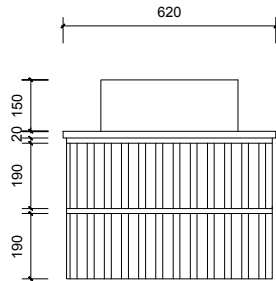

Top Without Basin

Top With Basin

Top Drawer

Bottom Drawer

AP VANITIES

Bathroom Joinery & Accessories

Name:	Aintree 600 Wall Hung
Size:	620 (W) mm x 570 (D) mm x 430(H) mm
Type:	Wall Hung
Cabinet Material:	MDF
Basin Material:	Ceramic over-mount basin, No overflow protection.
Bench Top Finish:	Quartz
Splashback:	Does not include splashback
Tap Hole Option:	No tap hole
Vanity colour options:	Japan Black, Natural, Sea Foam