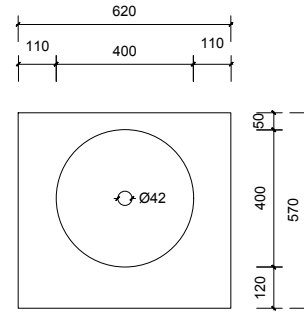

Top Without Basin

Top With Basin

Top Drawer

Bottom Drawer

AP VANITIES

Bathroom Joinery & Accessories

Name:	Aintree 600 Wall Hung
Size:	620 (W) mm x 570 (D) mm x 430(H) mm
Type:	Wall Hung
Cabinet Material:	MDF
Basin Material:	Ceramic over-mount basin, No overflow protection.
Bench Top Finish:	Quartz
Splashback:	Does not include splashback
Tap Hole Option:	No tap hole
Vanity colour options:	Japan Black, Natural, Sea Foam