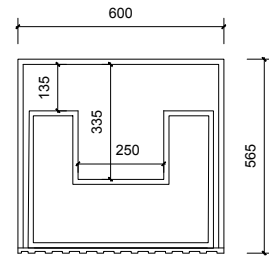

Top Without Basin

Top With Basin

Top Drawer

Bottom Drawer

AP VANITIES

Bathroom Joinery & Accessories

Name:	Aintree 600 Wall Hung
Size:	620 (W) mm x 570 (D) mm x 430(H) mm
Type:	Wall Hung
Cabinet Material:	MDF
Basin Material:	Ceramic over-mount basin, No overflow protection.
Bench Top Finish:	Quartz
Splashback:	Does not include splashback
Tap Hole Option:	No tap hole
Vanity colour options:	Japan Black, Natural, Sea Foam