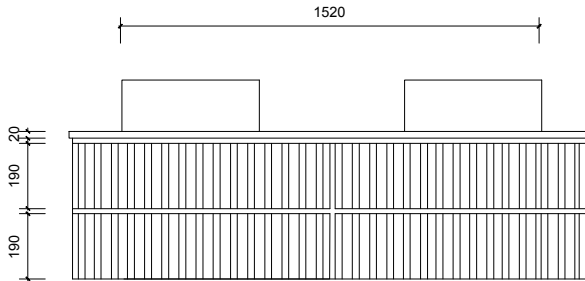

Top Without Basin

Top Without Basin

Top & Bottom Drawer

# AP VANITIES

Bathroom Joinery & Accessories

Name:	Aintree 1500 Double Wall Hung
Size:	1520 (W) mm x 570 (D) mm x 430(H) mm
Type:	Wall Hung
Cabinet Material:	MDF
Basin Material:	Ceramic over-mount basin, No overflow protection.
Bench Top Finish:	Quartz
Splashback:	Does not include splashback
Tap Hole Option:	No tap hole
Vanity colour options:	Japan Black, Natural, Sea Foam