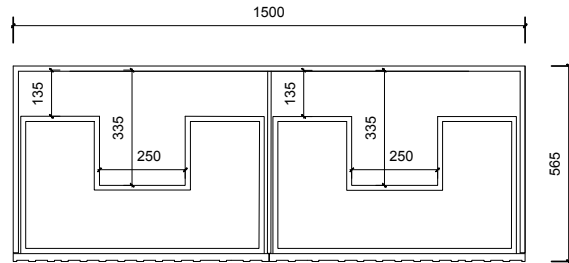

Top Without Basin

Top Without Basin

Top & Bottom Drawer

# AP VANITIES

Bathroom Joinery & Accessories

Name:	Aintree 1500 Double Wall Hung
Size:	1520 (W) mm x 570 (D) mm x 430(H) mm
Type:	Wall Hung
Cabinet Material:	MDF
Basin Material:	Ceramic over-mount basin, No overflow protection.
Bench Top Finish:	Quartz
Splashback:	Does not include splashback
Tap Hole Option:	No tap hole
Vanity colour options:	Japan Black, Natural, Sea Foam