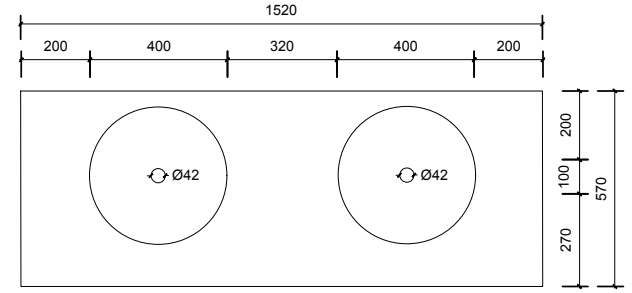

Top Without Basin

Top Without Basin

Top & Bottom Drawer

# AP VANITIES

Bathroom Joinery & Accessories

Name:	Aintree 1500 Double Wall Hung
Size:	1520 (W) mm x 570 (D) mm x 430(H) mm
Type:	Wall Hung
Cabinet Material:	MDF
Basin Material:	Ceramic over-mount basin, No overflow protection.
Bench Top Finish:	Quartz
Splashback:	Does not include splashback
Tap Hole Option:	No tap hole
Vanity colour options:	Japan Black, Natural, Sea Foam