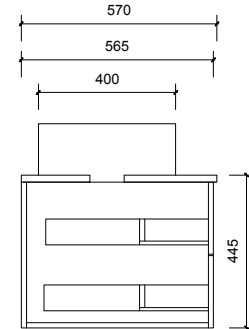

Top Without Basin

Top Without Basin

Top & Bottom Drawer

# AP VANITIES

Bathroom Joinery & Accessories

Name:	Aintree 1500 Double Wall Hung
Size:	1520 (W) mm x 570 (D) mm x 430(H) mm
Type:	Wall Hung
Cabinet Material:	MDF
Basin Material:	Ceramic over-mount basin, No overflow protection.
Bench Top Finish:	Quartz
Splashback:	Does not include splashback
Tap Hole Option:	No tap hole
Vanity colour options:	Japan Black, Natural, Sea Foam