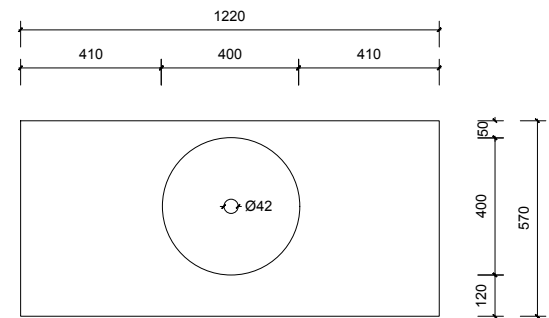

Top Without Basin

Top With Basin

Top & Bottom Drawer

AP VANITIES

Bathroom Joinery & Accessories

Name:	Aintree 1200 Wall Hung
Size:	1220 (W) mm x 570 (D) mm x 430(H) mm
Type:	Wall Hung
Cabinet Material:	MDF
Basin Material:	Ceramic over-mount basin, No overflow protection.
Bench Top Finish:	Quartz
Splashback:	Does not include splashback
Tap Hole Option:	No tap hole
Vanity colour options:	Japan Black, Natural, Sea Foam