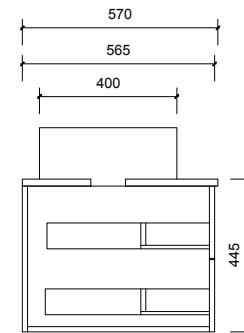

Top Without Basin

Top With Basin

Top & Bottom Drawer

AP VANITIES

Bathroom Joinery & Accessories

Name:	Aintree 1200 Wall Hung
Size:	1220 (W) mm x 570 (D) mm x 430(H) mm
Type:	Wall Hung
Cabinet Material:	MDF
Basin Material:	Ceramic over-mount basin, No overflow protection.
Bench Top Finish:	Quartz
Splashback:	Does not include splashback
Tap Hole Option:	No tap hole
Vanity colour options:	Japan Black, Natural, Sea Foam