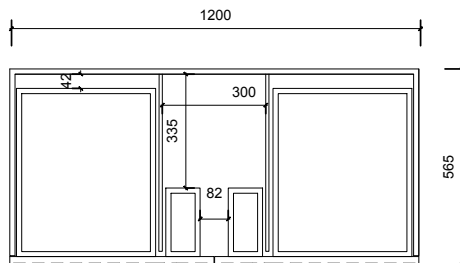

Top Without Basin

Top With Basin

Top & Bottom Drawer

AP VANITIES

Bathroom Joinery & Accessories

Name:	Aintree 1200 Wall Hung
Size:	1220 (W) mm x 570 (D) mm x 430(H) mm
Type:	Wall Hung
Cabinet Material:	MDF
Basin Material:	Ceramic over-mount basin, No overflow protection.
Bench Top Finish:	Quartz
Splashback:	Does not include splashback
Tap Hole Option:	No tap hole
Vanity colour options:	Japan Black, Natural, Sea Foam