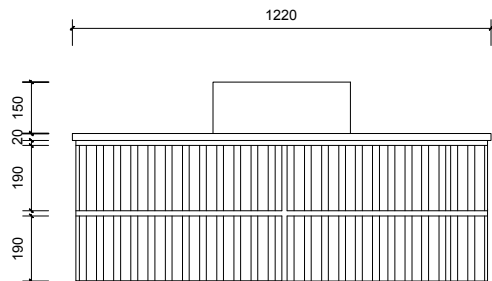

Top Without Basin

Top With Basin

Top & Bottom Drawer

AP VANITIES

Bathroom Joinery & Accessories

Name:	Aintree 1200 Wall Hung
Size:	1220 (W) mm x 570 (D) mm x 430(H) mm
Type:	Wall Hung
Cabinet Material:	MDF
Basin Material:	Ceramic over-mount basin, No overflow protection.
Bench Top Finish:	Quartz
Splashback:	Does not include splashback
Tap Hole Option:	No tap hole
Vanity colour options:	Japan Black, Natural, Sea Foam