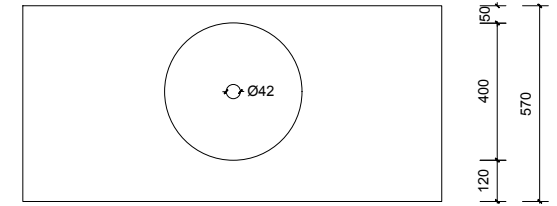

790

Top Without Basin

Top With Basin

Top & Bottom Drawer

AP VANITIES

Bathroom Joinery & Accessories

Name:	Aintree 1200 Free Standing
Size:	1220 (W) mm x 570 (D) mm x 790(H) mm
Type:	Free Standing
Cabinet Material:	MDF
Basin Material:	Ceramic over-mount basin, No overflow protection.
Bench Top Finish:	Quartz
Splashback:	Does not include splashback
Tap Hole Option:	No tap hole
Vanity colour options:	Japan Black, Natural, Sea Foam