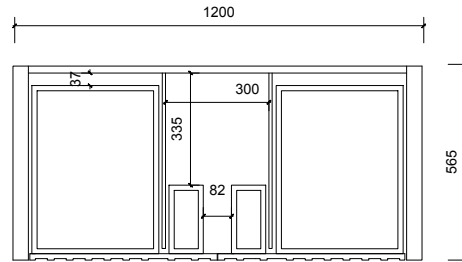

790

Top Without Basin

Top With Basin

Top & Bottom Drawer

AP VANITIES

Bathroom Joinery & Accessories

Name:	Aintree 1200 Free Standing
Size:	1220 (W) mm x 570 (D) mm x 790(H) mm
Type:	Free Standing
Cabinet Material:	MDF
Basin Material:	Ceramic over-mount basin, No overflow protection.
Bench Top Finish:	Quartz
Splashback:	Does not include splashback
Tap Hole Option:	No tap hole
Vanity colour options:	Japan Black, Natural, Sea Foam