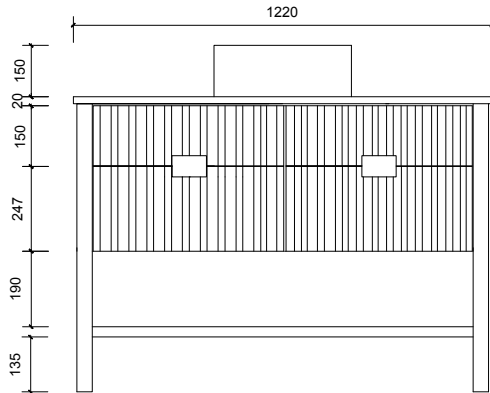

790

Top Without Basin

Top With Basin

Top & Bottom Drawer

AP VANITIES

Bathroom Joinery & Accessories

Name:	Aintree 1200 Free Standing
Size:	1220 (W) mm x 570 (D) mm x 790(H) mm
Type:	Free Standing
Cabinet Material:	MDF
Basin Material:	Ceramic over-mount basin, No overflow protection.
Bench Top Finish:	Quartz
Splashback:	Does not include splashback
Tap Hole Option:	No tap hole
Vanity colour options:	Japan Black, Natural, Sea Foam