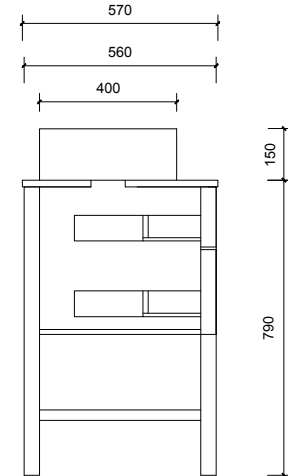

790

Top Without Basin

Top With Basin

Top & Bottom Drawer

AP VANITIES

Bathroom Joinery & Accessories

Name:	Aintree 1200 Free Standing
Size:	1220 (W) mm x 570 (D) mm x 790(H) mm
Type:	Free Standing
Cabinet Material:	MDF
Basin Material:	Ceramic over-mount basin, No overflow protection.
Bench Top Finish:	Quartz
Splashback:	Does not include splashback
Tap Hole Option:	No tap hole
Vanity colour options:	Japan Black, Natural, Sea Foam